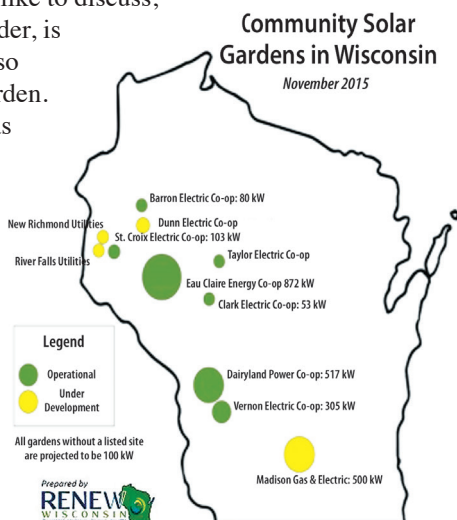

Community Solar Survey

1. Might you be interested in purchasing a solar panel from Price Electric?
   - ☐ Yes
   - ☐ No
2. How many shares might you be interested in at the prices below?
   - $500 per share: _____
   - $750 per share: _____
   - $1,000 per share: _____
3. My reasons for purchasing solar shares would be (check all that apply):
   - ☐ I would like to see more renewable energy in my community.
   - ☐ I don't have a location to install solar on my property.
   - ☐ Other (please specify): _____
4. Do you have any other comments or questions?
   _____
   _____

Name: _____
Phone: _____

Return to Price Electric Cooperative by March 1, 2016.

MY CO-OP